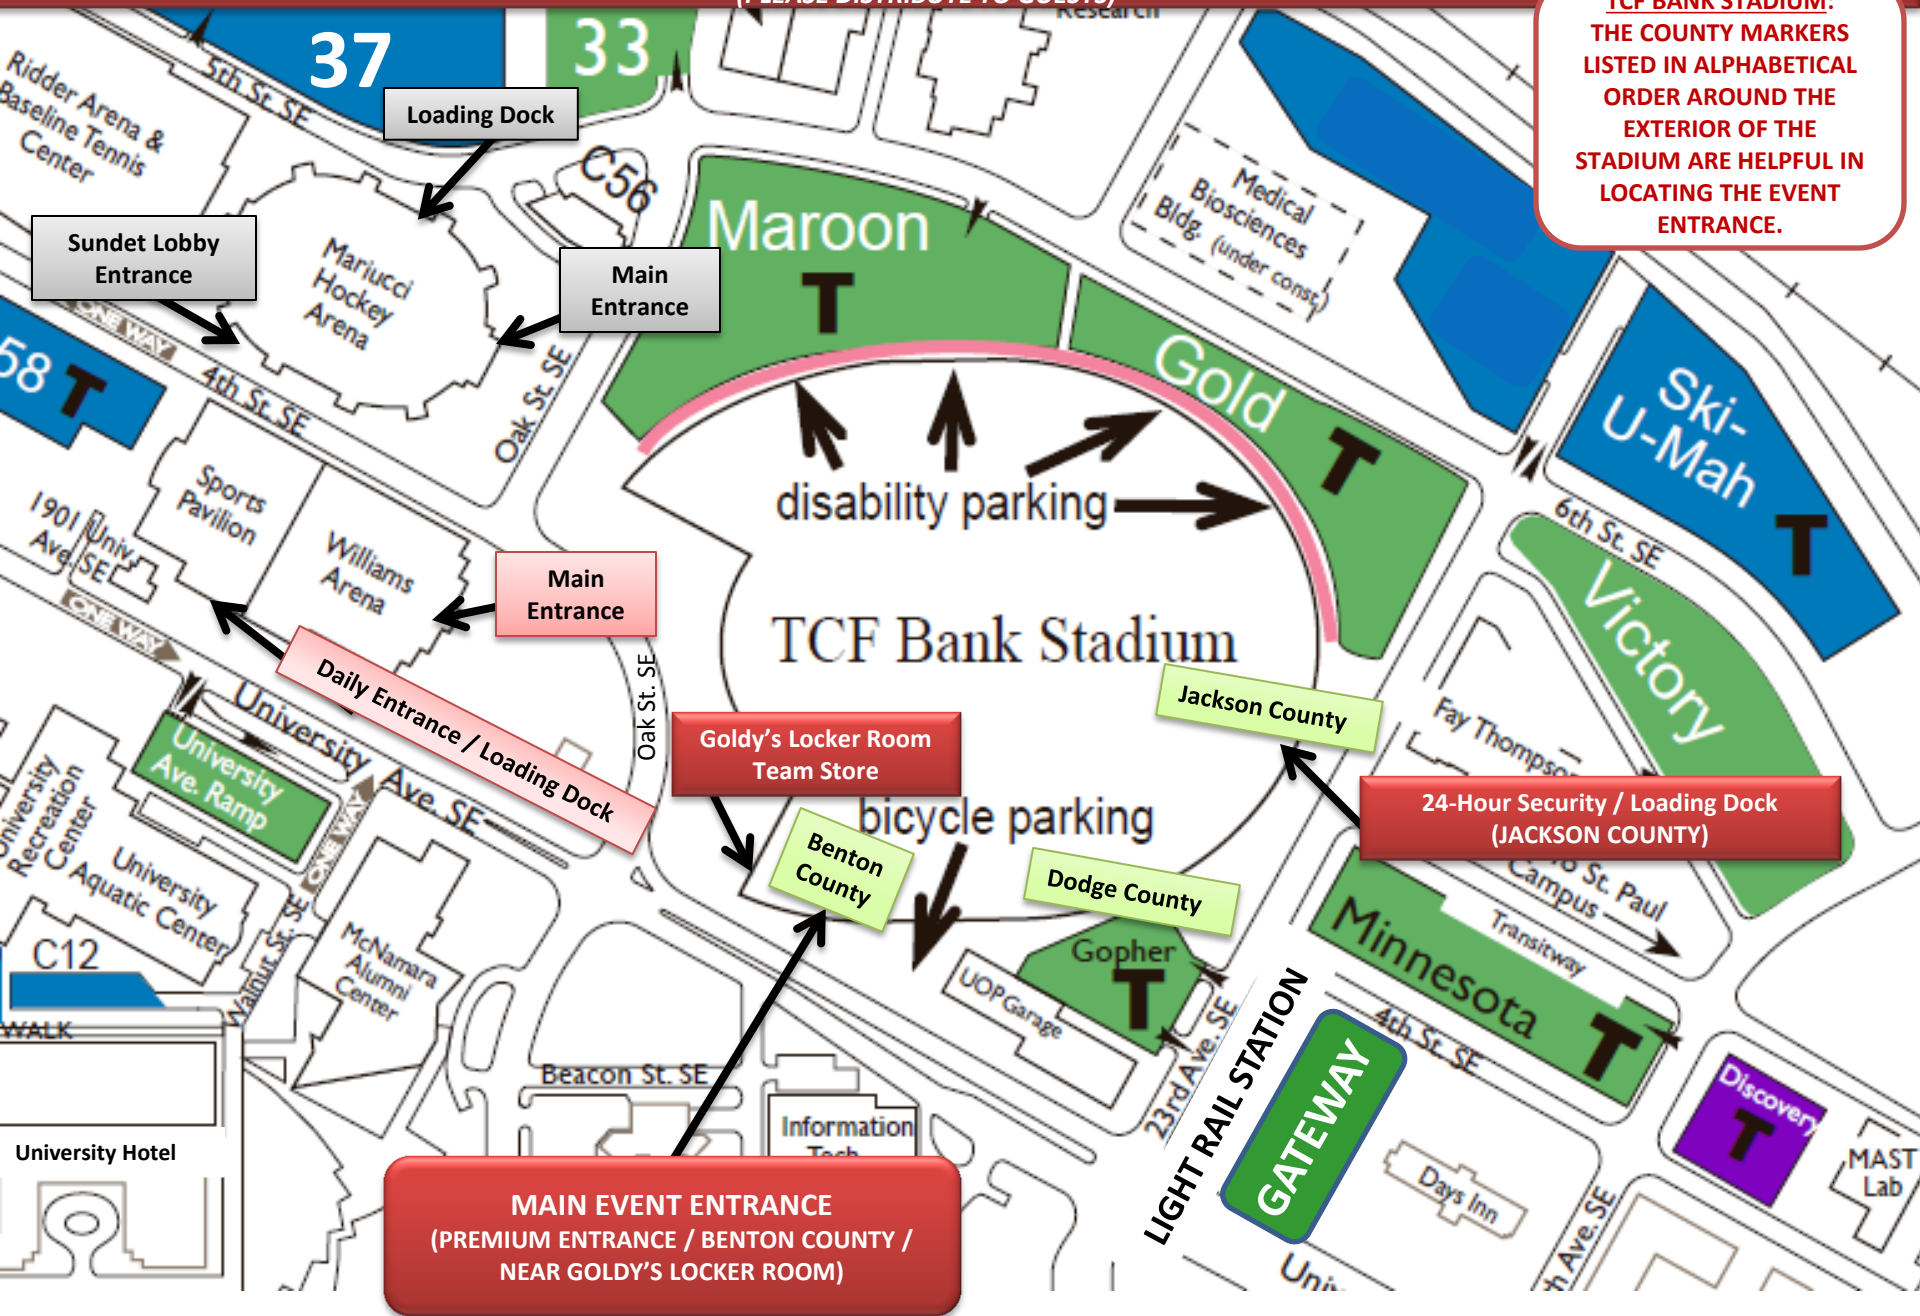

EVENT PARKING & ENTRANCE MAP

(PLEASE DISTRIBUTE TO GUESTS)

TCF BANK STADIUM:
THE COUNTY MARKERS LISTED IN ALPHABETICAL ORDER AROUND THE EXTERIOR OF THE STADIUM ARE HELPFUL IN LOCATING THE EVENT ENTRANCE.

Sundet Lobby Entrance

Loading Dock

Main Entrance

Main Entrance

Daily Entrance / Loading Dock

Goldy's Locker Room Team Store

Benton County

Dodge County

Jackson County

24-Hour Security / Loading Dock (JACKSON COUNTY)

MAIN EVENT ENTRANCE
(PREMIUM ENTRANCE / BENTON COUNTY / NEAR GOLDY'S LOCKER ROOM)

GATEWAY

LIGHT RAIL STATION